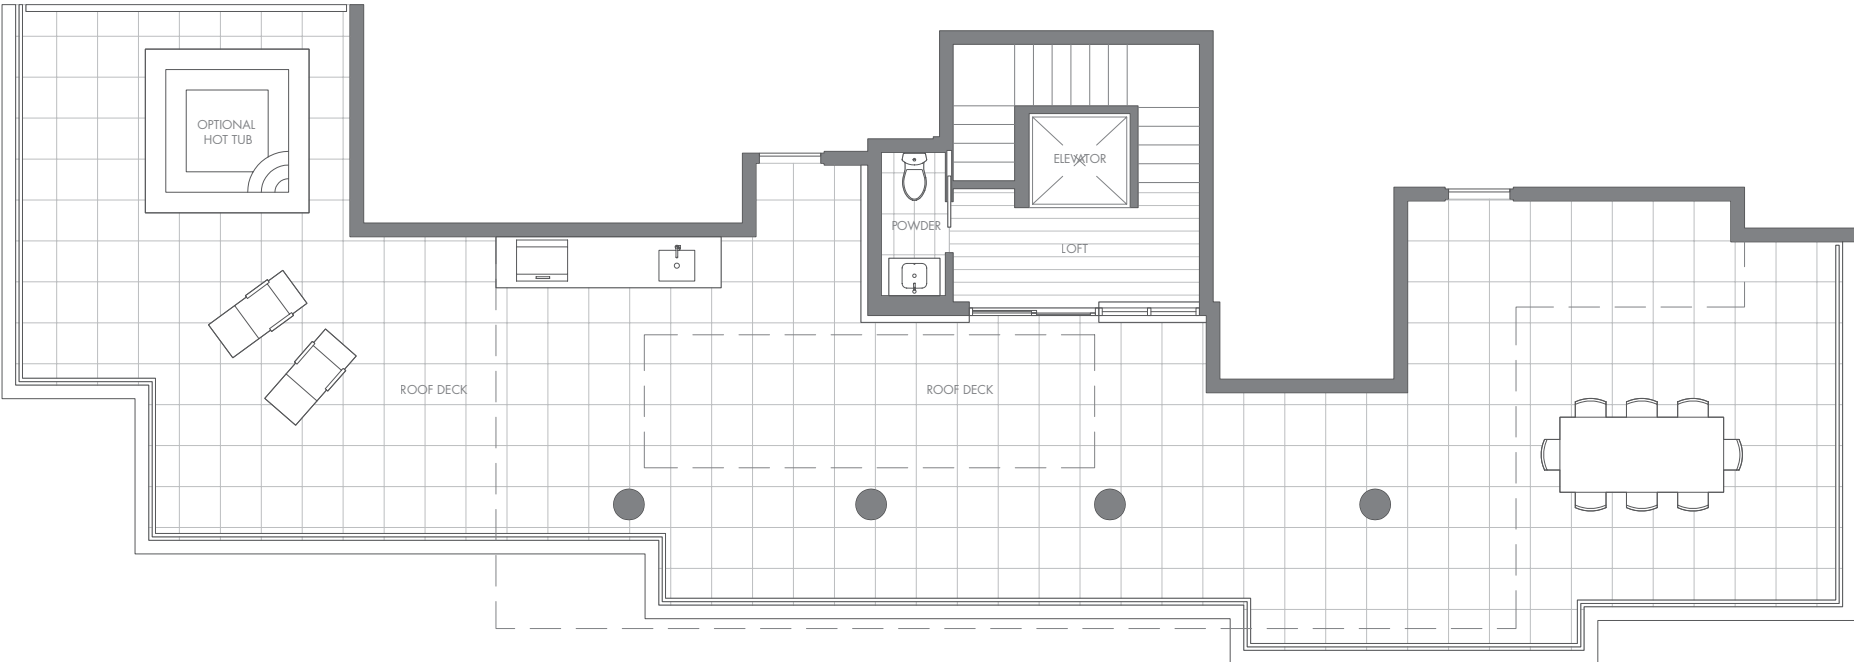

PENTHOUSE 2

WEST TOWER
3 BED + DEN

ESTATE COLLECTION

LIVING	2548 SF
EXTERIOR	2446 SF
TOTAL	4994 SF

LEVEL 16