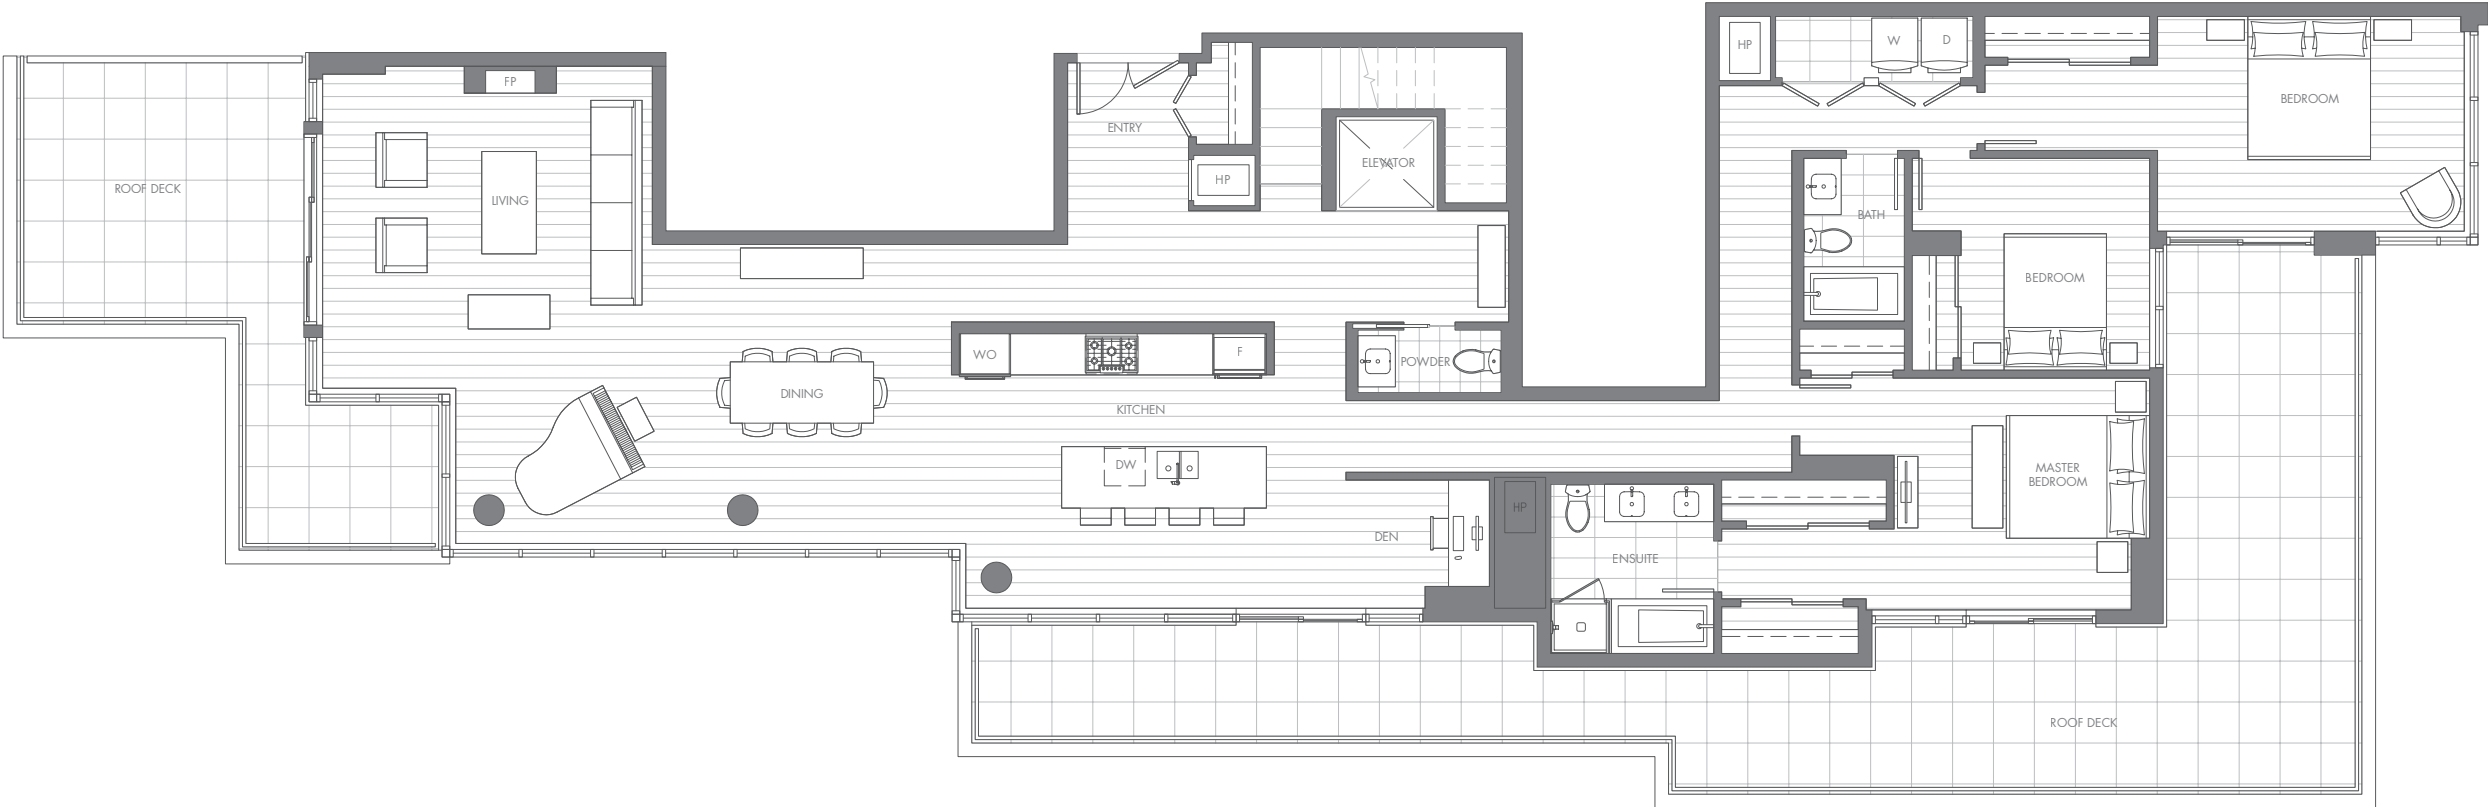

PENTHOUSE 2

WEST TOWER
3 BED + DEN

ESTATE COLLECTION

LIVING	2548 SF
EXTERIOR	2446 SF
TOTAL	4994 SF

LEVEL 16